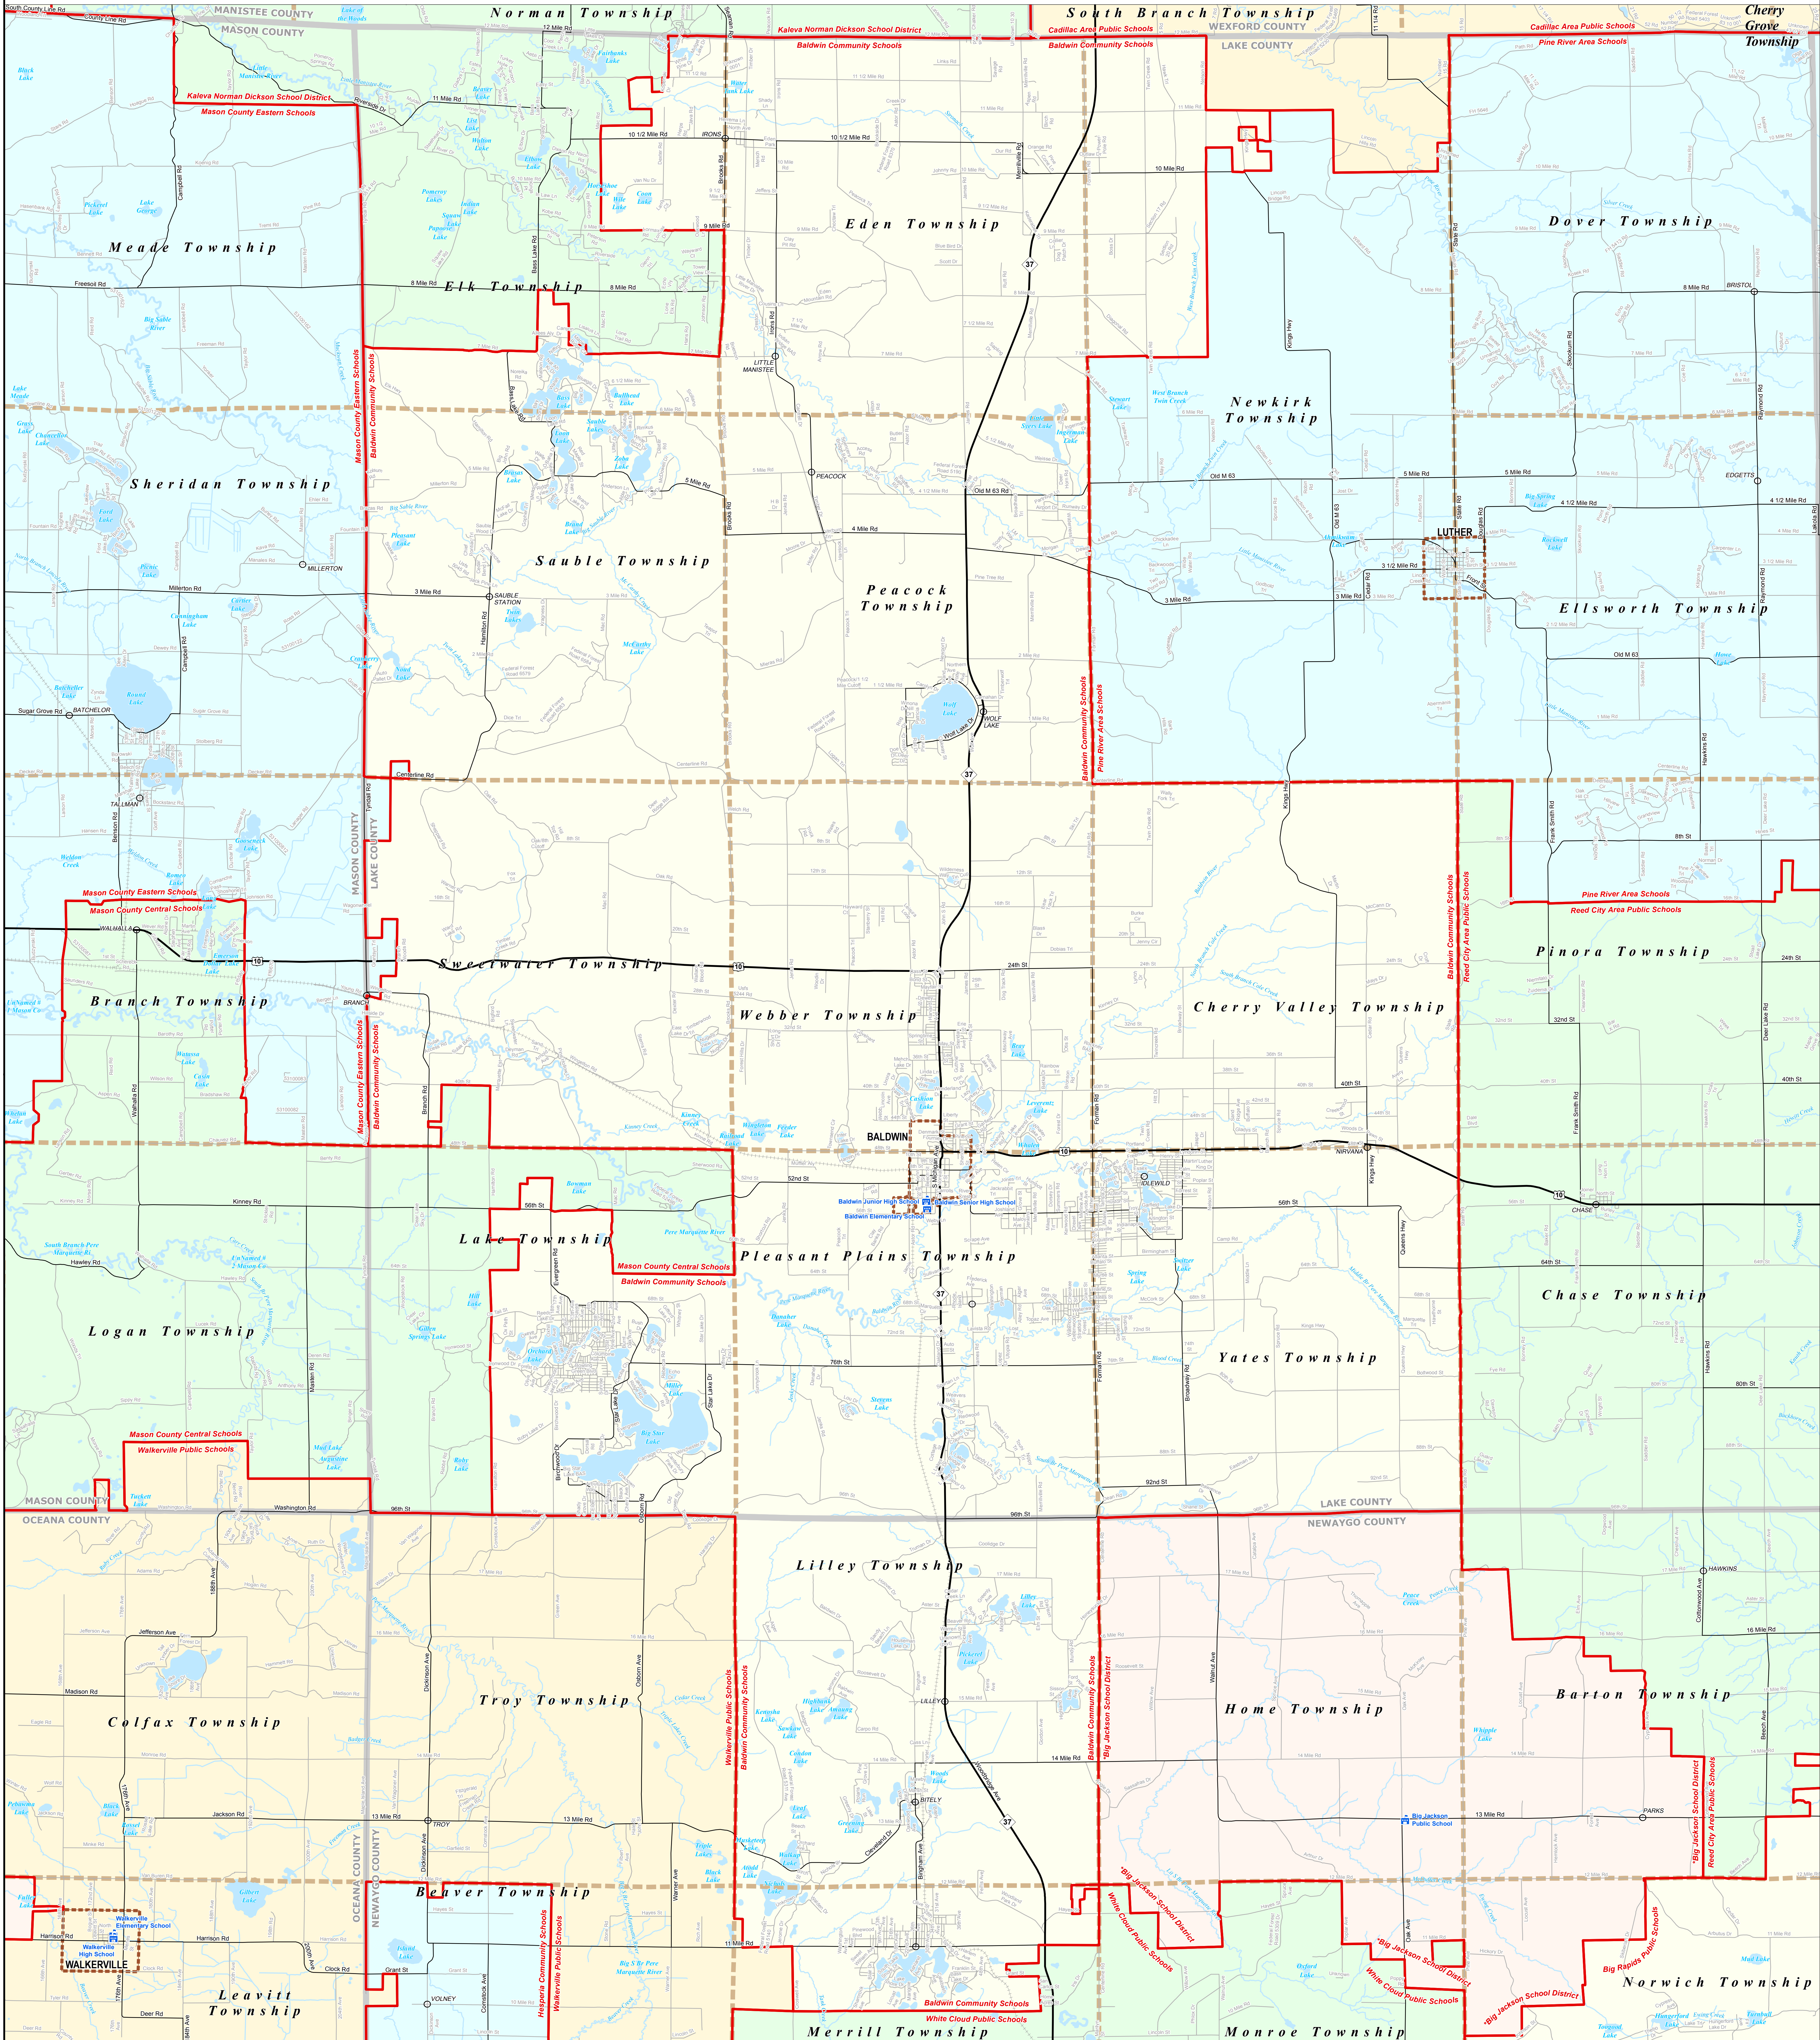

BALDWIN COMMUNITY SCHOOLS

Mason-Lake ISD

0 0.250 0.5 1 Miles

*Note: Non K-12 School Districts identified with Asterisk (*) in Name

11/14/13

Legend	
School District	Unincorporated Place
County	Railroad
City	Water Feature
Township	River, Stream, or Drain
Village	Freeway
Census Designated Place	Highway
	Primary Road
	Local Road

Source: Michigan Geographic Framework, v13a